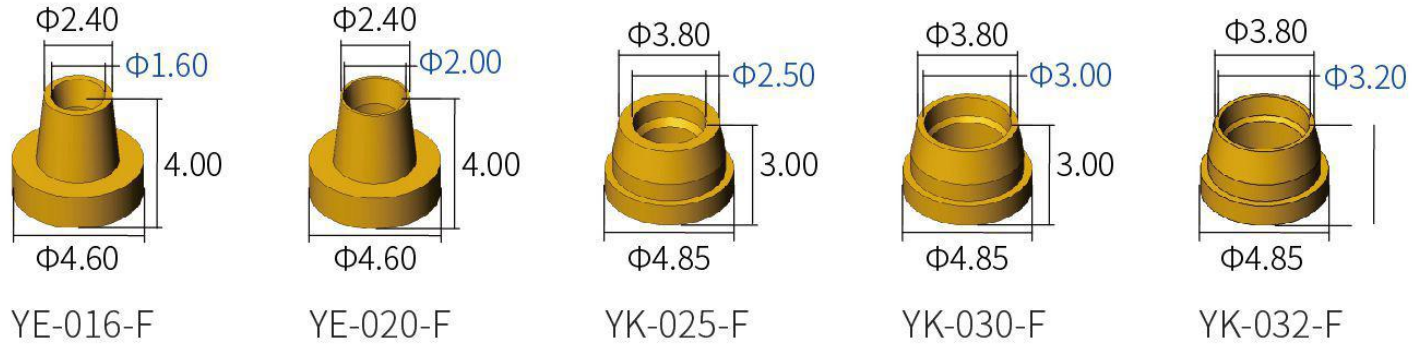

YC-032-F

Nut of Configuration 2

WF01B

WD01B

Ferrule of Configuration 2

YE-016-F

YE-020-F

YK-025-F