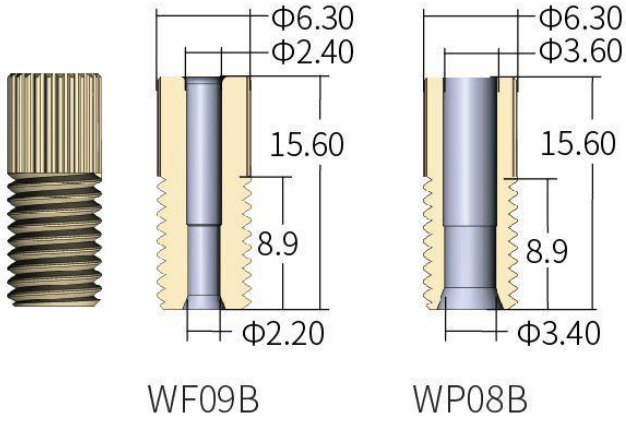

Nut of Configuration 1

WF09B

WP08B

Ferrule of Configuration 1

YE-016-F

YE-020-F

YC-025-F

YC-030-F

YC-032-F

Nut of Configuration 2

WF01B

WD01B

Ferrule of Configuration 2

YE-016-F

YE-020-F

YK-025-F