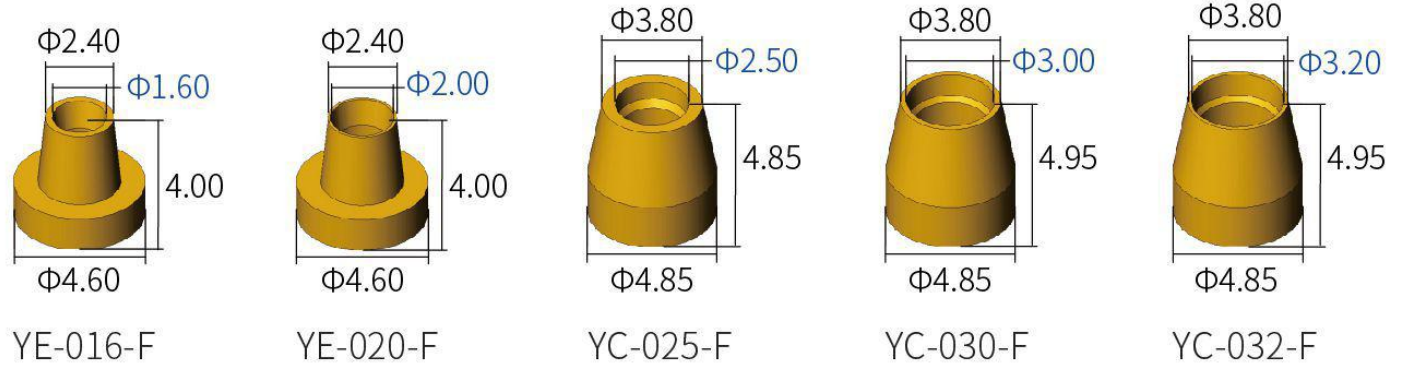

Nut of Configuration 1

WF09B

WP08B

Ferrule of Configuration 1

YE-016-F

YE-020-F

YC-025-F

YC-030-F