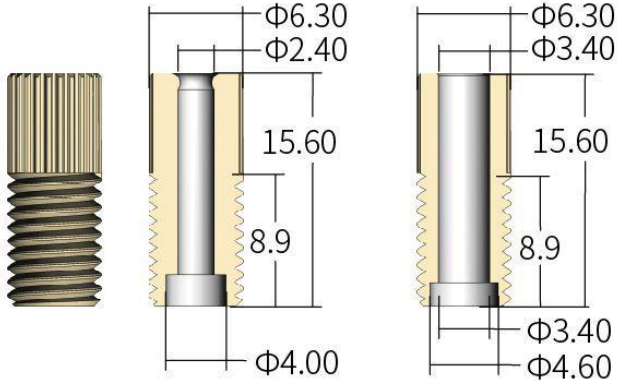

Nut of Configuration 1

WF09B

WP08B

Ferrule of Configuration 1

YE-016-F

YE-020-F

YC-025-F

YC-030-F

YC-032-F

Nut of Configuration 2

WF01B

WD01B

Ferrule of Configuration 2

YE-016-F

YE-020-F

YK-025-F