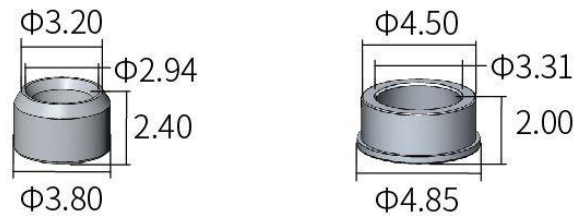

Sleeve of Configuration 2

KCF-038-SUS316

KCF-045-SUS316